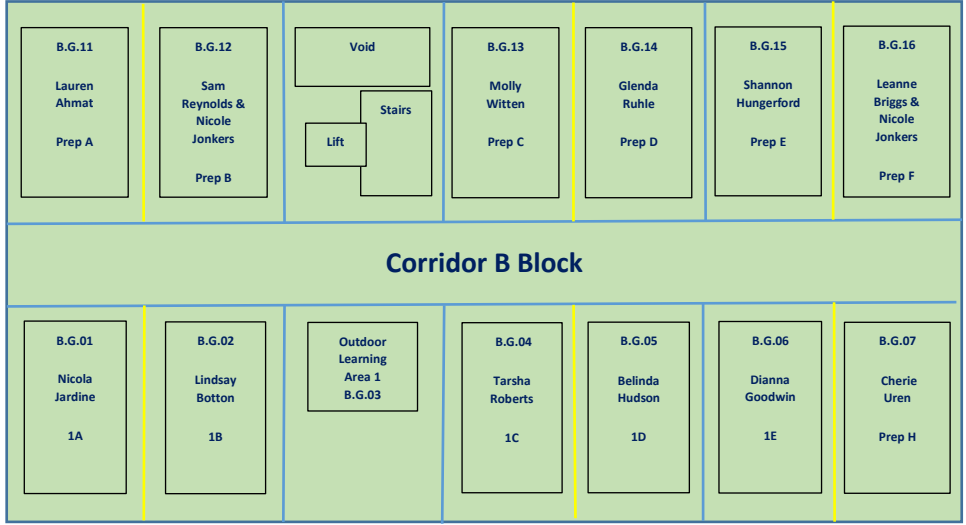

Downstairs Ground Classrooms

Year 4 Eating Area

EDWARDS TERRACE

BARINGA DRIVE