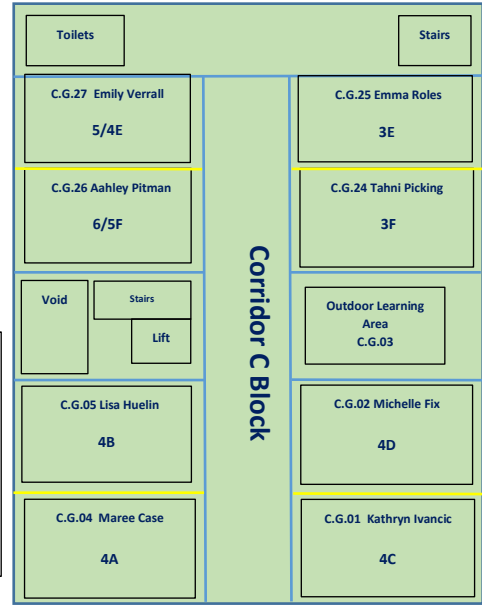

Downstairs Ground Classrooms

Year 4 Eating Area

EDWARDS TERRACE

BARINGA DRIVE